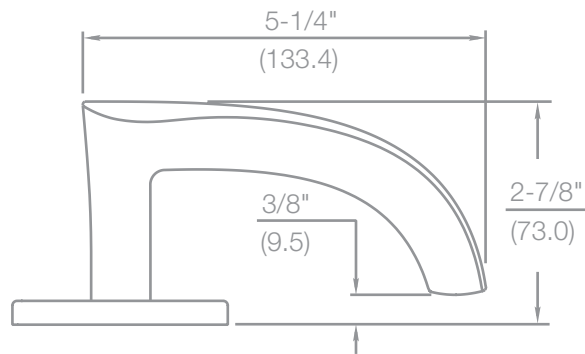

current
trends

UX | Victoria

reflections®
by Yale®

An ASSA ABLOY Group brand

ASSA ABLOY