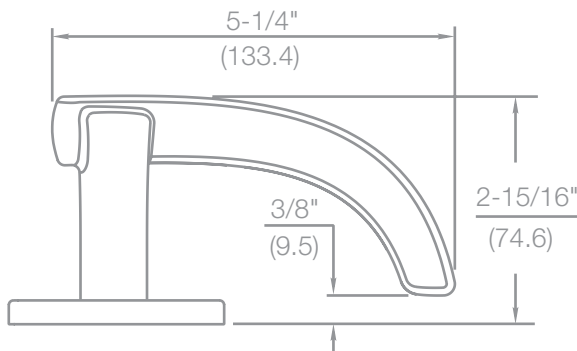

current
trends

UW | Victoria

reflections®
by Yale®

An ASSA ABLOY Group brand

ASSA ABLOY