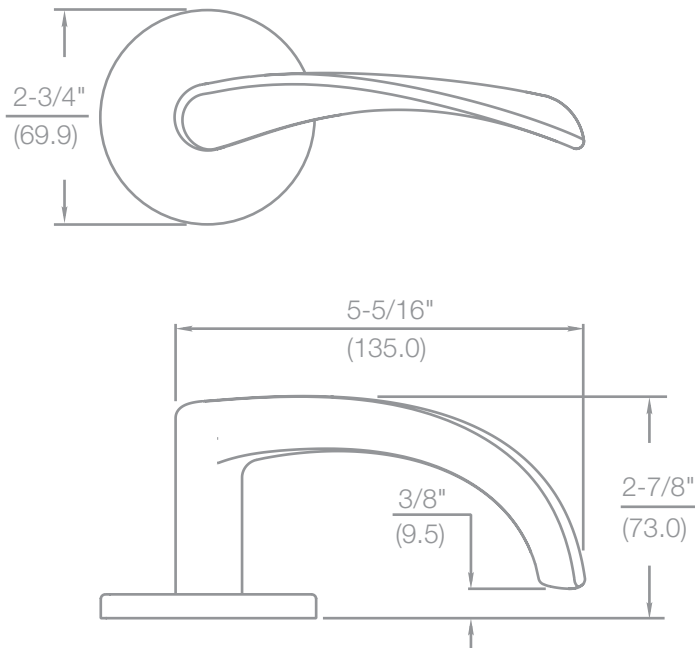

current  
trends

TZ | Victoria

reflections®  
by Yale®

An ASSA ABLOY Group brand

ASSA ABLOY