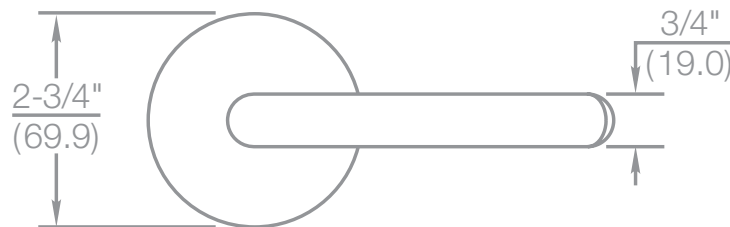

current  
trends

TR | Thames

reflections®  
by Yale®

An ASSA ABLOY Group brand

ASSA ABLOY