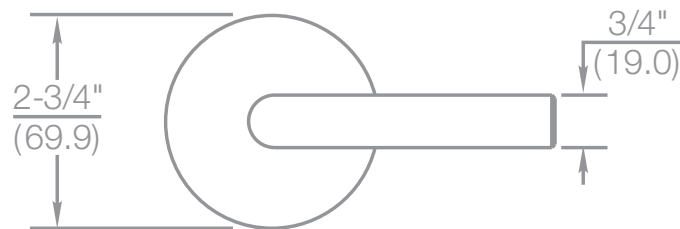

current
trends

TP | Thames

reflections®
by Yale®

An ASSA ABLOY Group brand

ASSA ABLOY