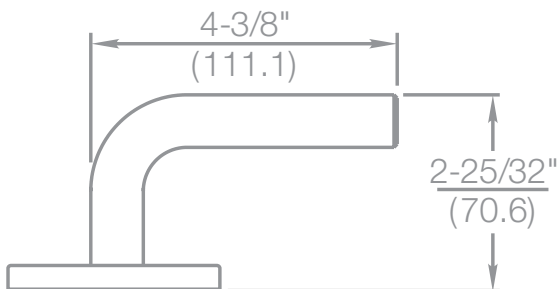

current
trends

TP | Thames

reflections®
by Yale®

An ASSA ABLOY Group brand

ASSA ABLOY