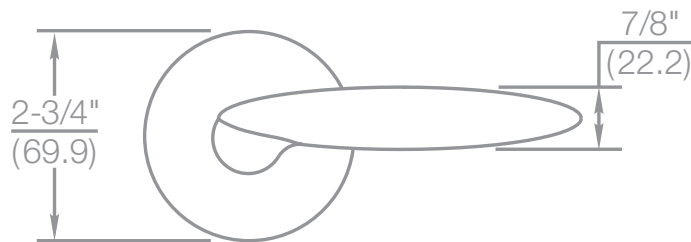

current
trends

TK | Seine

reflections®
by Yale®

An ASSA ABLOY Group brand

ASSA ABLOY