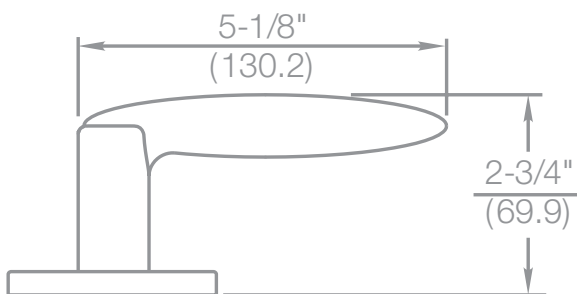

current
trends

TK | Seine

reflections®
by Yale®

An ASSA ABLOY Group brand

ASSA ABLOY