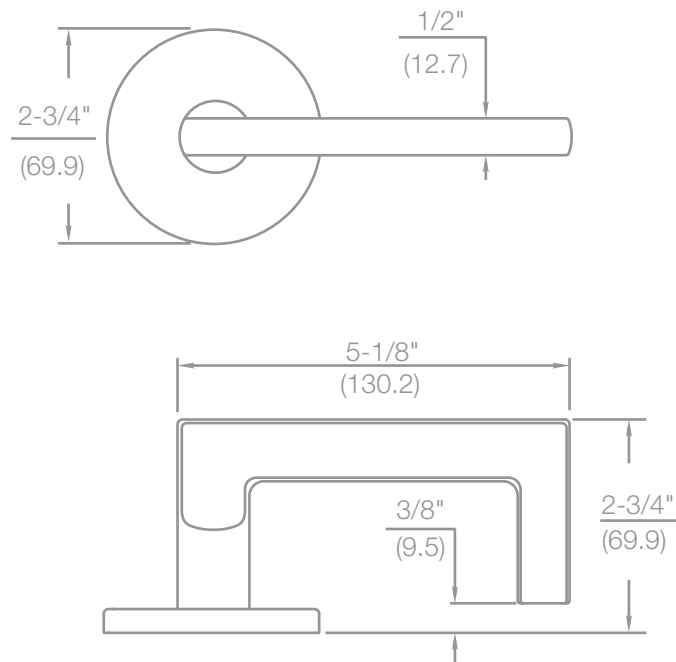

current
trends

UB | Hudson

reflections®
by Yale®

An ASSA ABLOY Group brand

ASSA ABLOY