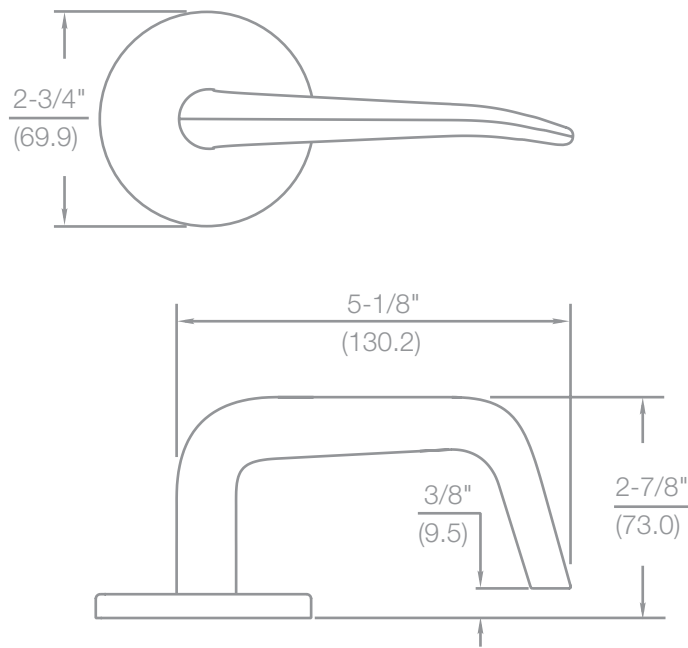

*current*  
trends

*TI* | Danube

reflections®  
by Yale®

An ASSA ABLOY Group brand

ASSA ABLOY