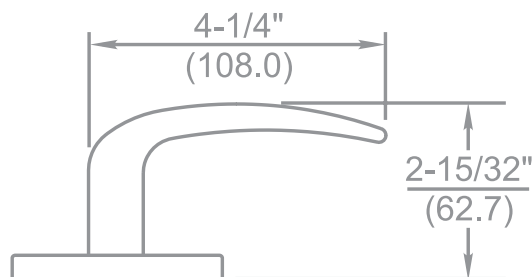

current
trends

TE | Danube

reflections®
by Yale®

An ASSA ABLOY Group brand

ASSA ABLOY