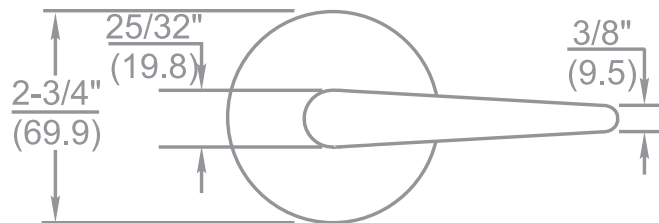

current
trends

TE | Danube

reflections®
by Yale®

An ASSA ABLOY Group brand

ASSA ABLOY